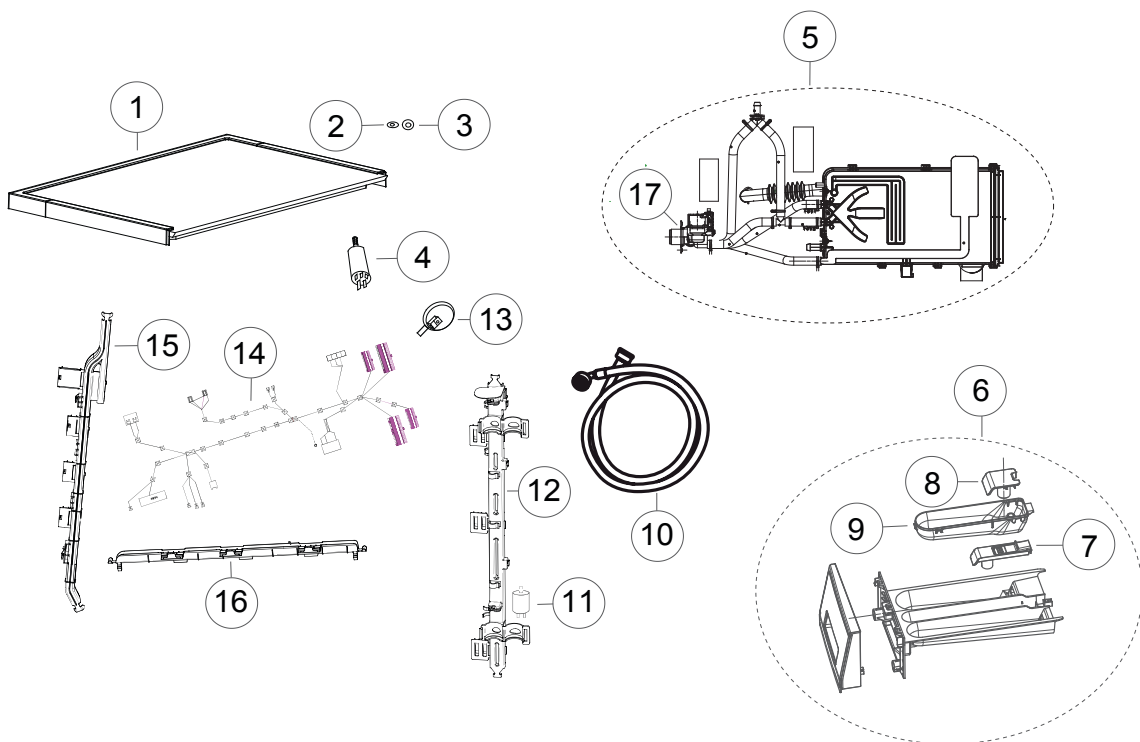

FISHER & PAYKEL

WASHER DRYER

WD8560F1 FP AA

PRODUCT CODE: 93235-A

PARTS MANUAL

NZ AU

CABINET COMPONENTS

DWG004324

CONTROL PANEL COMPONENTS

DWG004325

DOOR COMPONENTS

DWG004326

DISPENSER & WIRING COMPONENTS

DRUM COMPONENTS

CONDENSER COMPONENTS

DWG004330