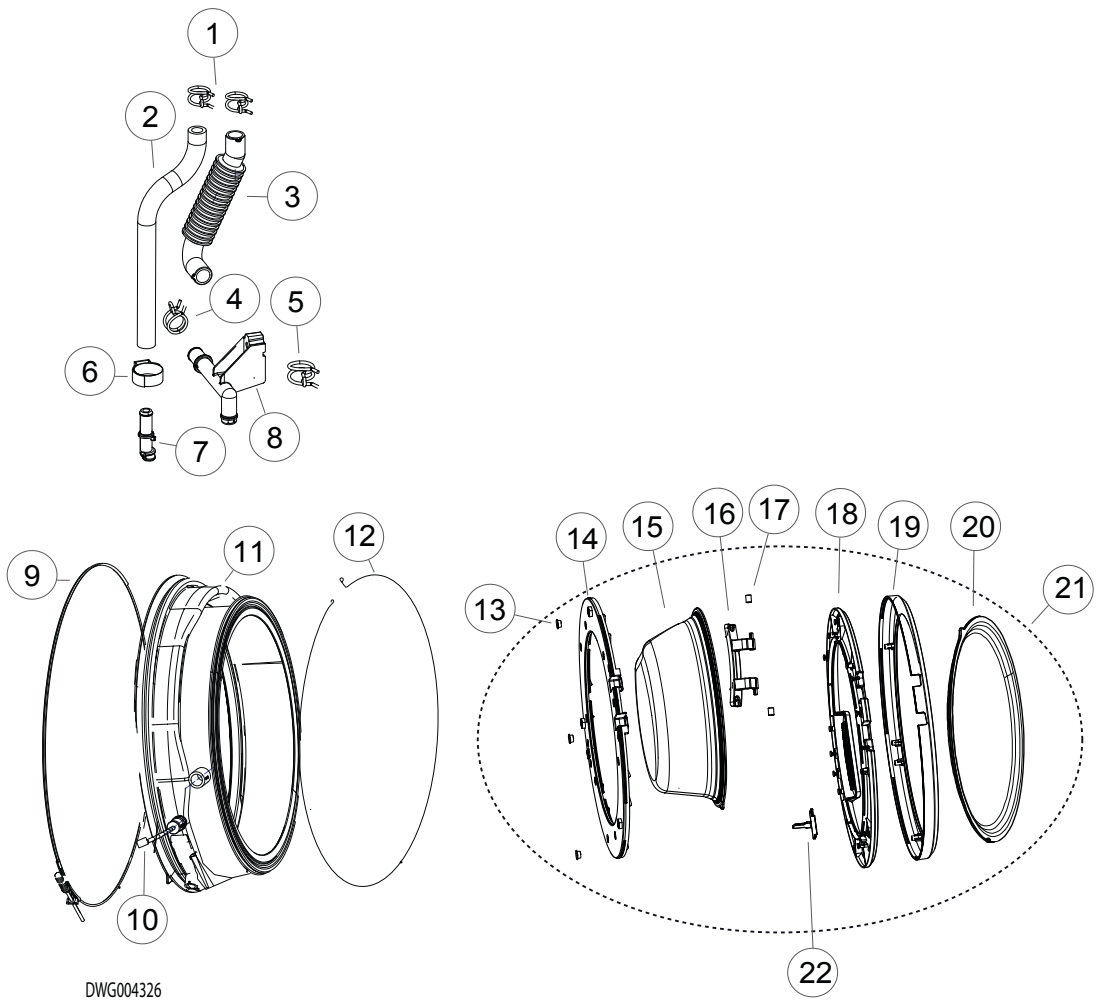

FISHER & PAYKEL

WASHER DRYER

WD8560F1 FP AA

PRODUCT CODE: 93235-A

PARTS MANUAL

NZ AU

CABINET COMPONENTS

DWG004324

CONTROL PANEL COMPONENTS

DWG004325

DOOR COMPONENTS

DWG004326

DISPENSER & WIRING COMPONENTS

DRUM COMPONENTS

CONDENSER COMPONENTS

DWG004330