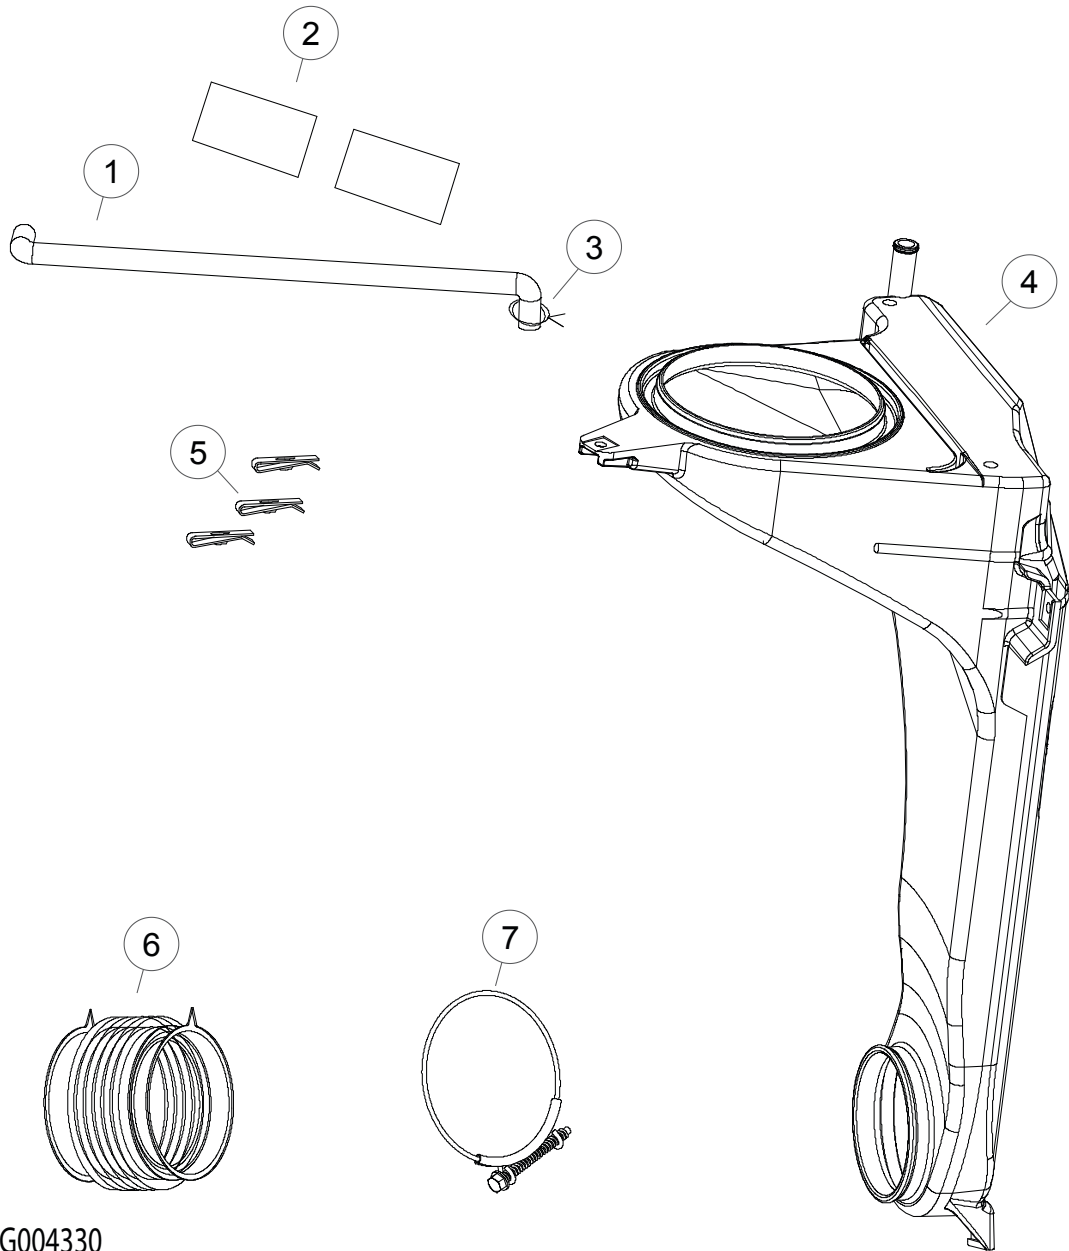

FISHER & PAYKEL

WASHER DRYER

WD8560F1 FP AA

PRODUCT CODE: 93235-A

PARTS MANUAL

NZ AU

CABINET COMPONENTS

DWG004324

CONTROL PANEL COMPONENTS

DWG004325

DOOR COMPONENTS

DWG004326

DISPENSER & WIRING COMPONENTS

DRUM COMPONENTS

CONDENSER COMPONENTS

DWG004330