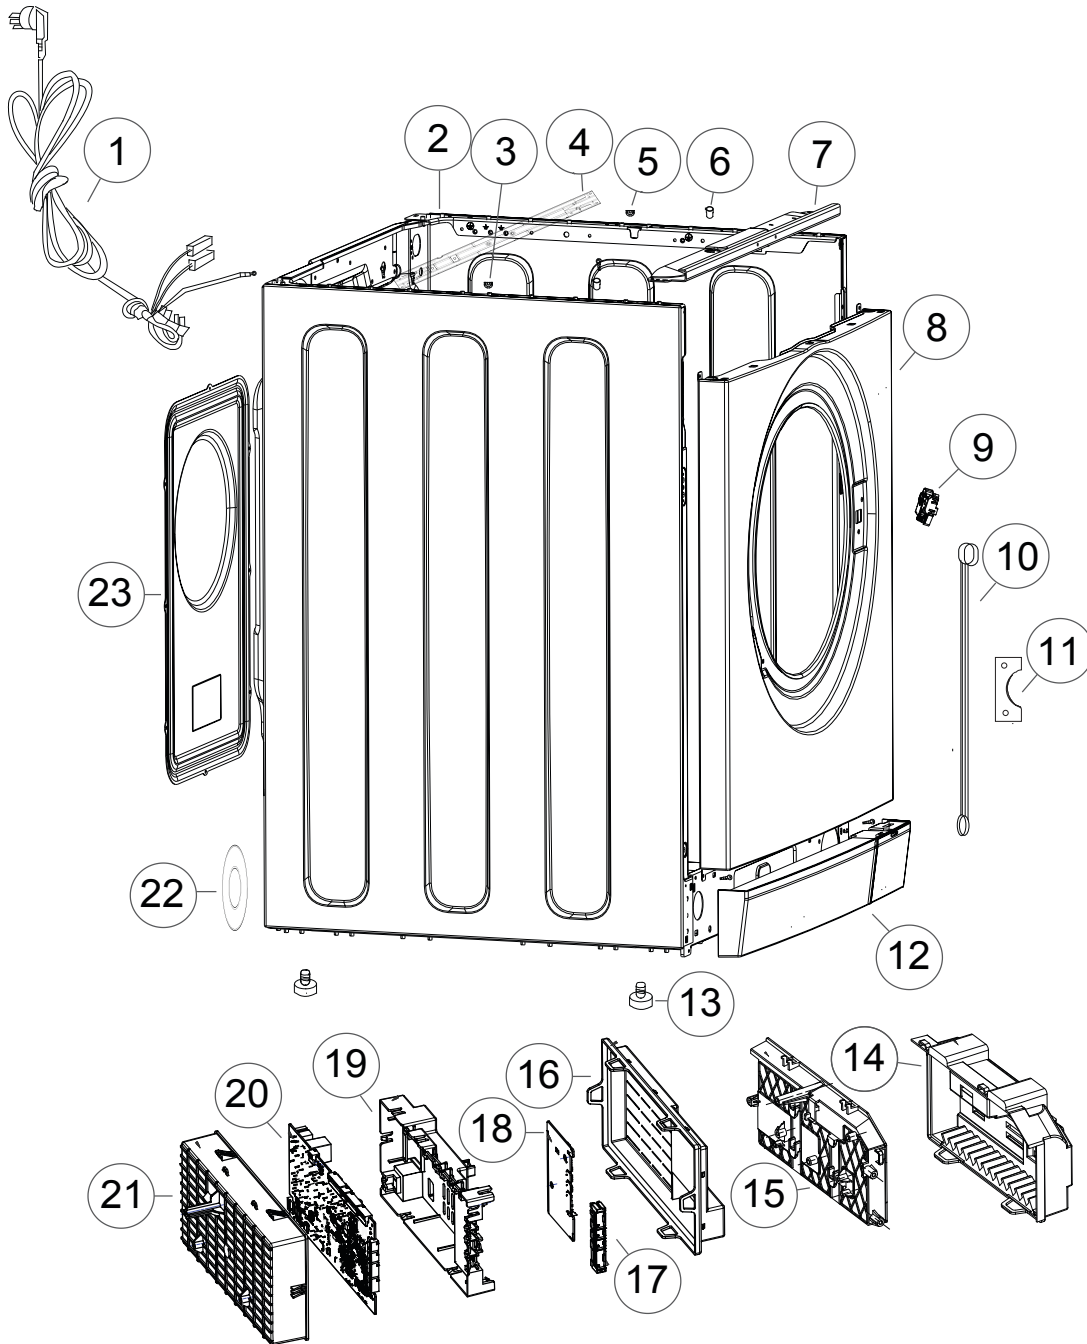

FISHER & PAYKEL

WASHER DRYER

WD8560F1 FP AA

PRODUCT CODE: 93235-A

PARTS MANUAL

NZ AU

CABINET COMPONENTS

DWG004324