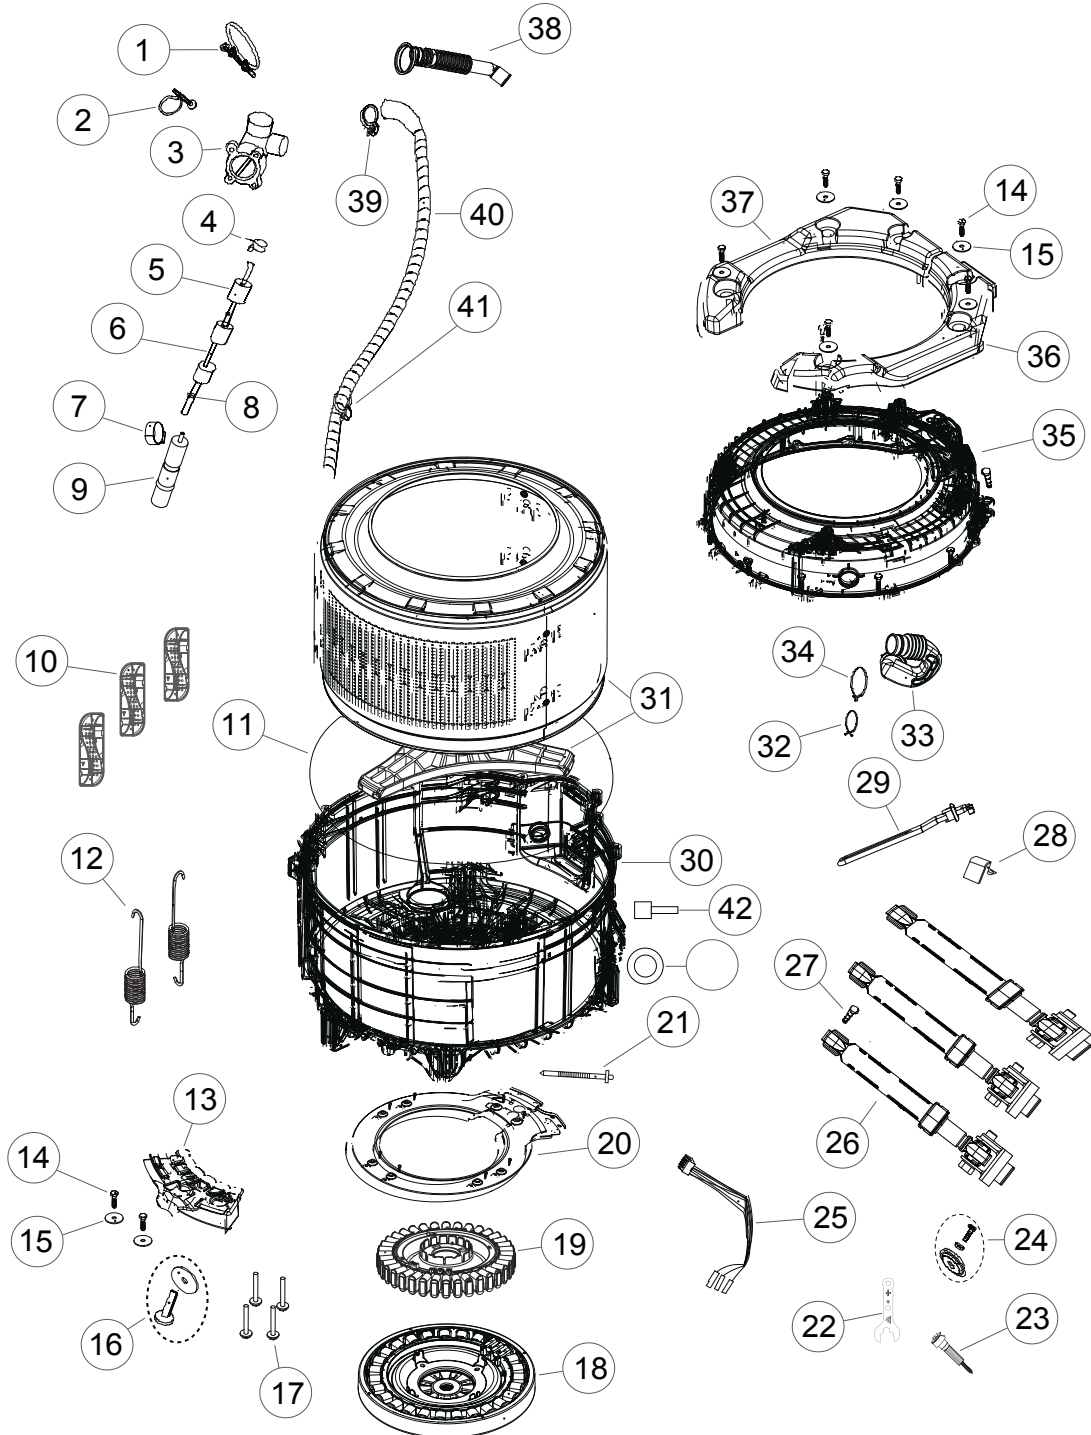

FISHER & PAYKEL

WASHER DRYER

WD8560F1 FP AA

PRODUCT CODE: 93235-A

PARTS MANUAL

NZ AU

CABINET COMPONENTS

DWG004324

CONTROL PANEL COMPONENTS

DWG004325

DOOR COMPONENTS

DWG004326

DISPENSER & WIRING COMPONENTS

DRUM COMPONENTS

CONDENSER COMPONENTS

DWG004330