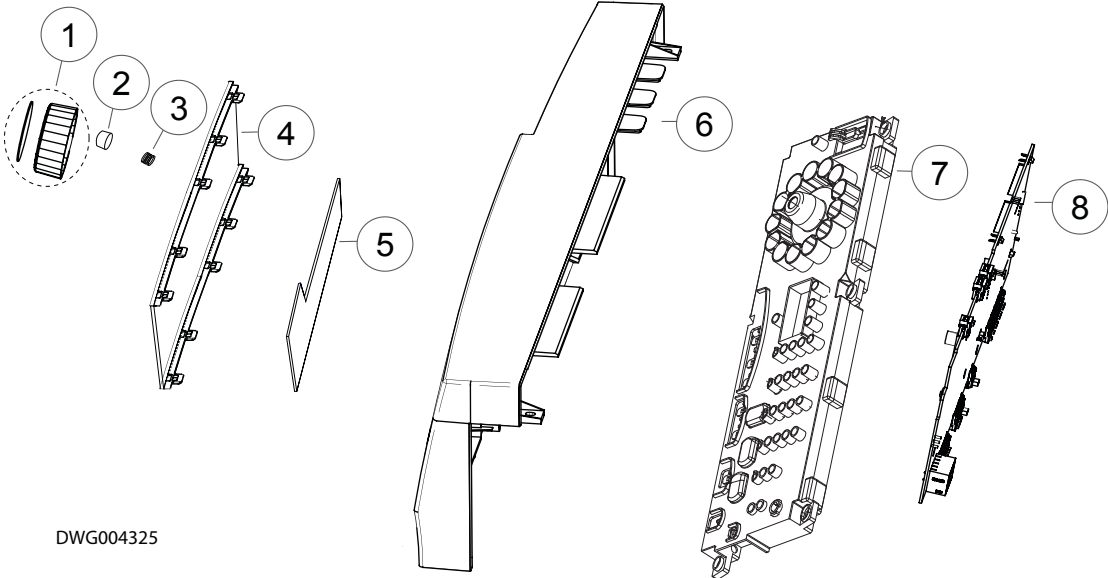

CONTROL PANEL COMPONENTS

DWG004325